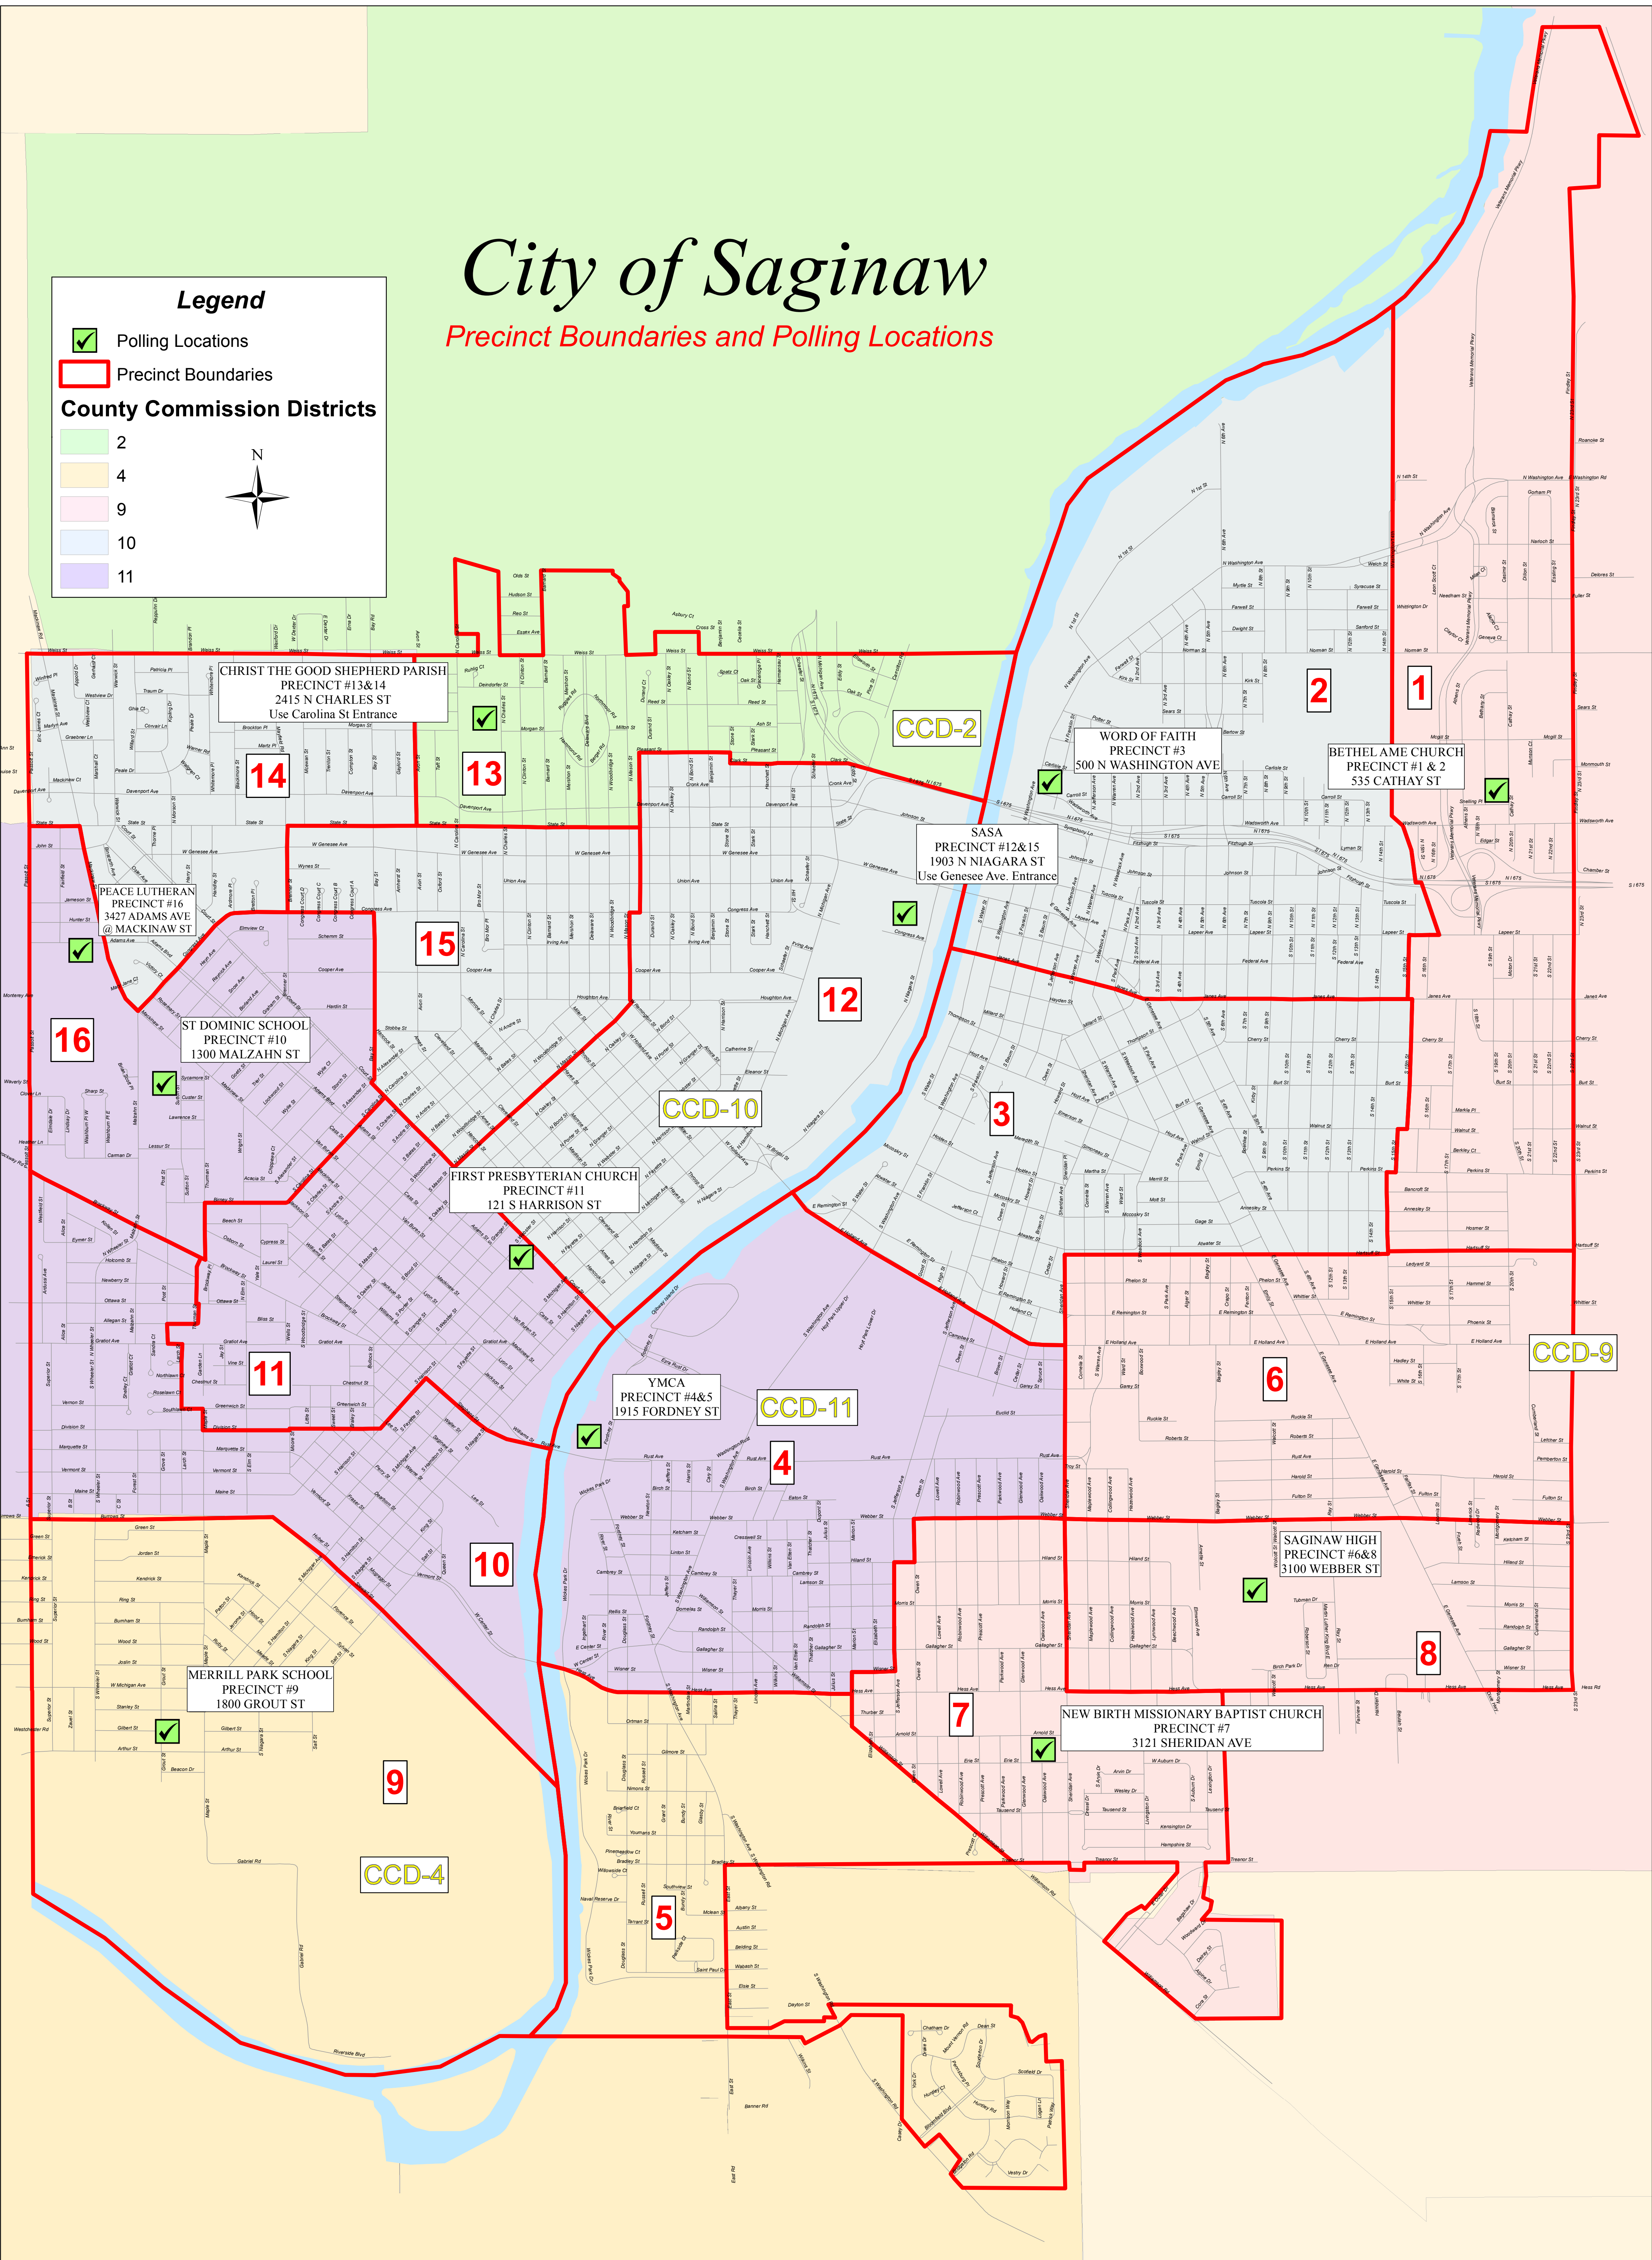

# City of Saginaw

## Precinct Boundaries and Polling Locations

**Legend**

- ✔ Polling Locations
- Precinct Boundaries

**County Commission Districts**

- 2
- 4
- 9
- 10
- 11

#	POLLING LOCATION	ADDRESS	#	POLLING LOCATION	ADDRESS	#	POLLING LOCATION	ADDRESS	#	POLLING LOCATION	ADDRESS
1	BETHEL AME	535 CATHAY	5	YMCA	1915 FORDNEY	9	MERRILL PARK SCHOOL	1800 GROUT	13	CHRIST THE GOOD SHEPHERD PARISH	2415 N CHARLES
2	BETHEL AME	535 CATHAY	6	SAGINAW HIGH	3100 WEBBER	10	ST. DOMINIC SCHOOL	1300 MALZAHN	14	CHRIST THE GOOD SHEPHERD PARISH	2415 N CHARLES
3	WORD OF FAITH	500 N WASHINGTON	7	NEW BIRTH MISSIONARY BAPTIST CHURCH	3121 SHERIDAN	11	FIRST PRESBYTERIAN	121 S HARRISON	15	SASA	1903 N NIAGARA
4	YMCA	1915 FORDNEY	8	SAGINAW HIGH	3100 WEBBER	12	SASA	1903 N NIAGARA	16	PEACE LUTHERAN	@ Mackinaw St