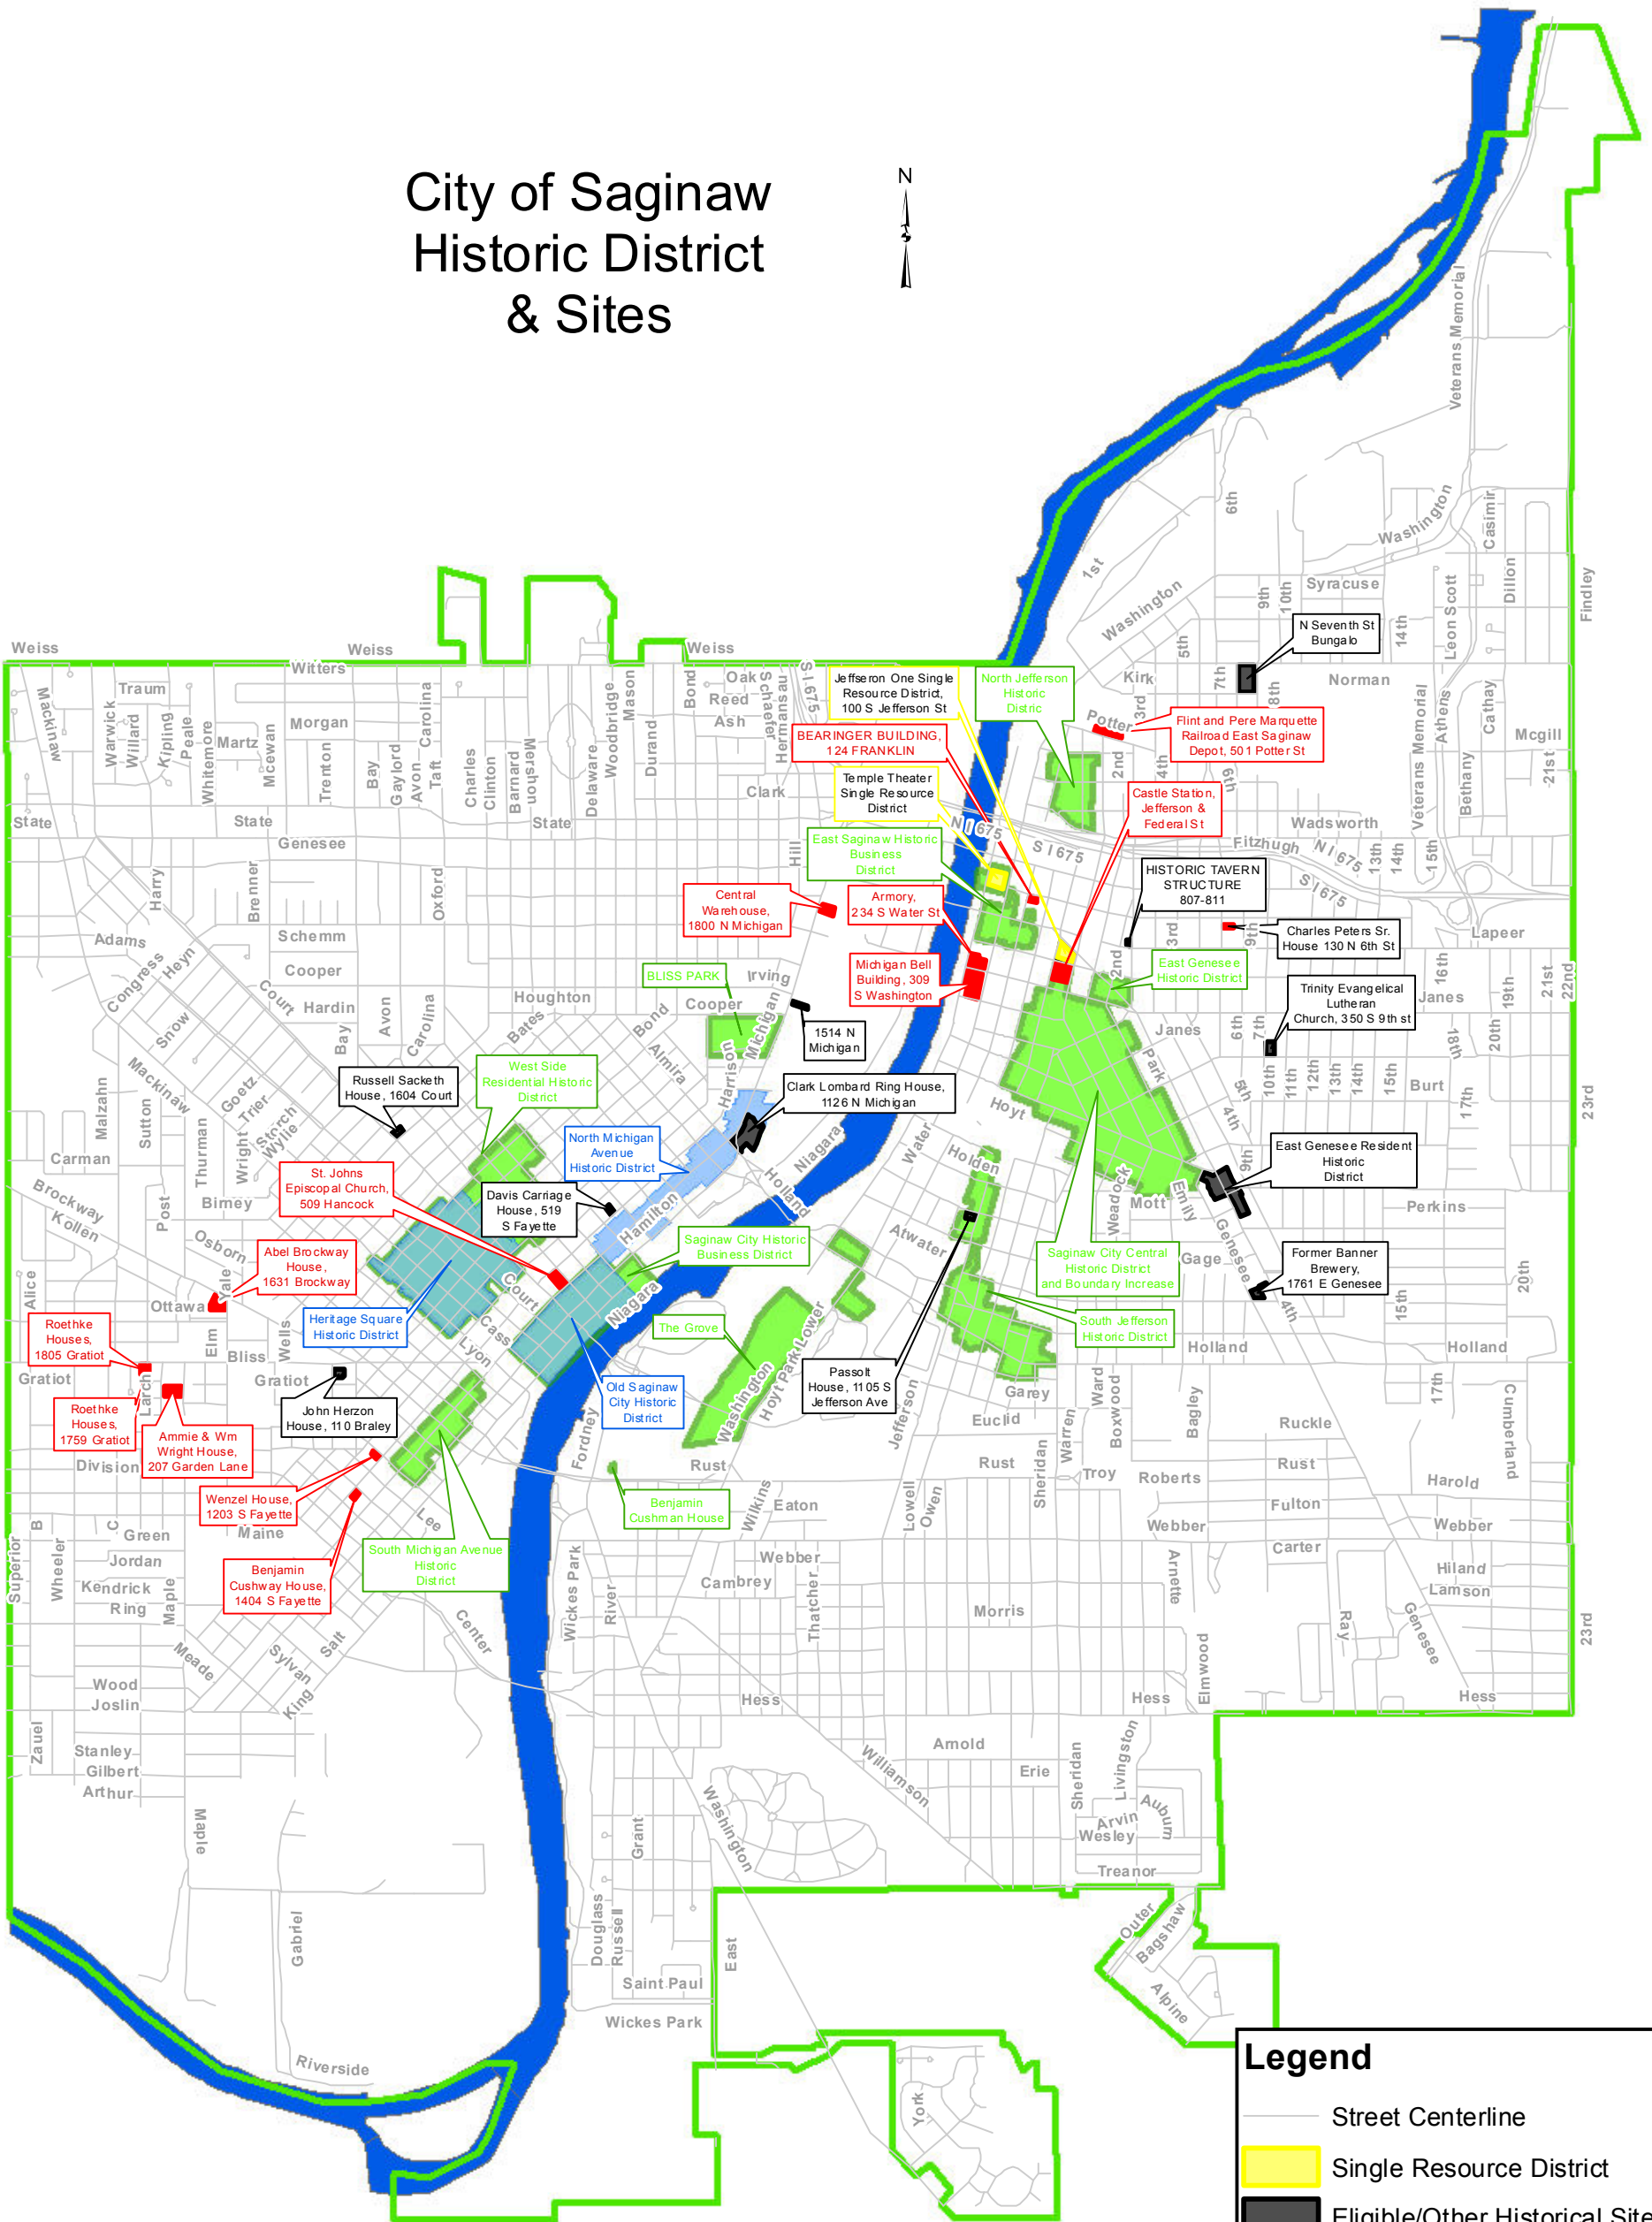

City of Saginaw Historic District & Sites

Legend

- Street Centerline
- Single Resource District
- Eligible/Other Historical Sites
- National Historic Sites
- Local Historical Districts
- National Historical Districts
- City Limits
- Saginaw River