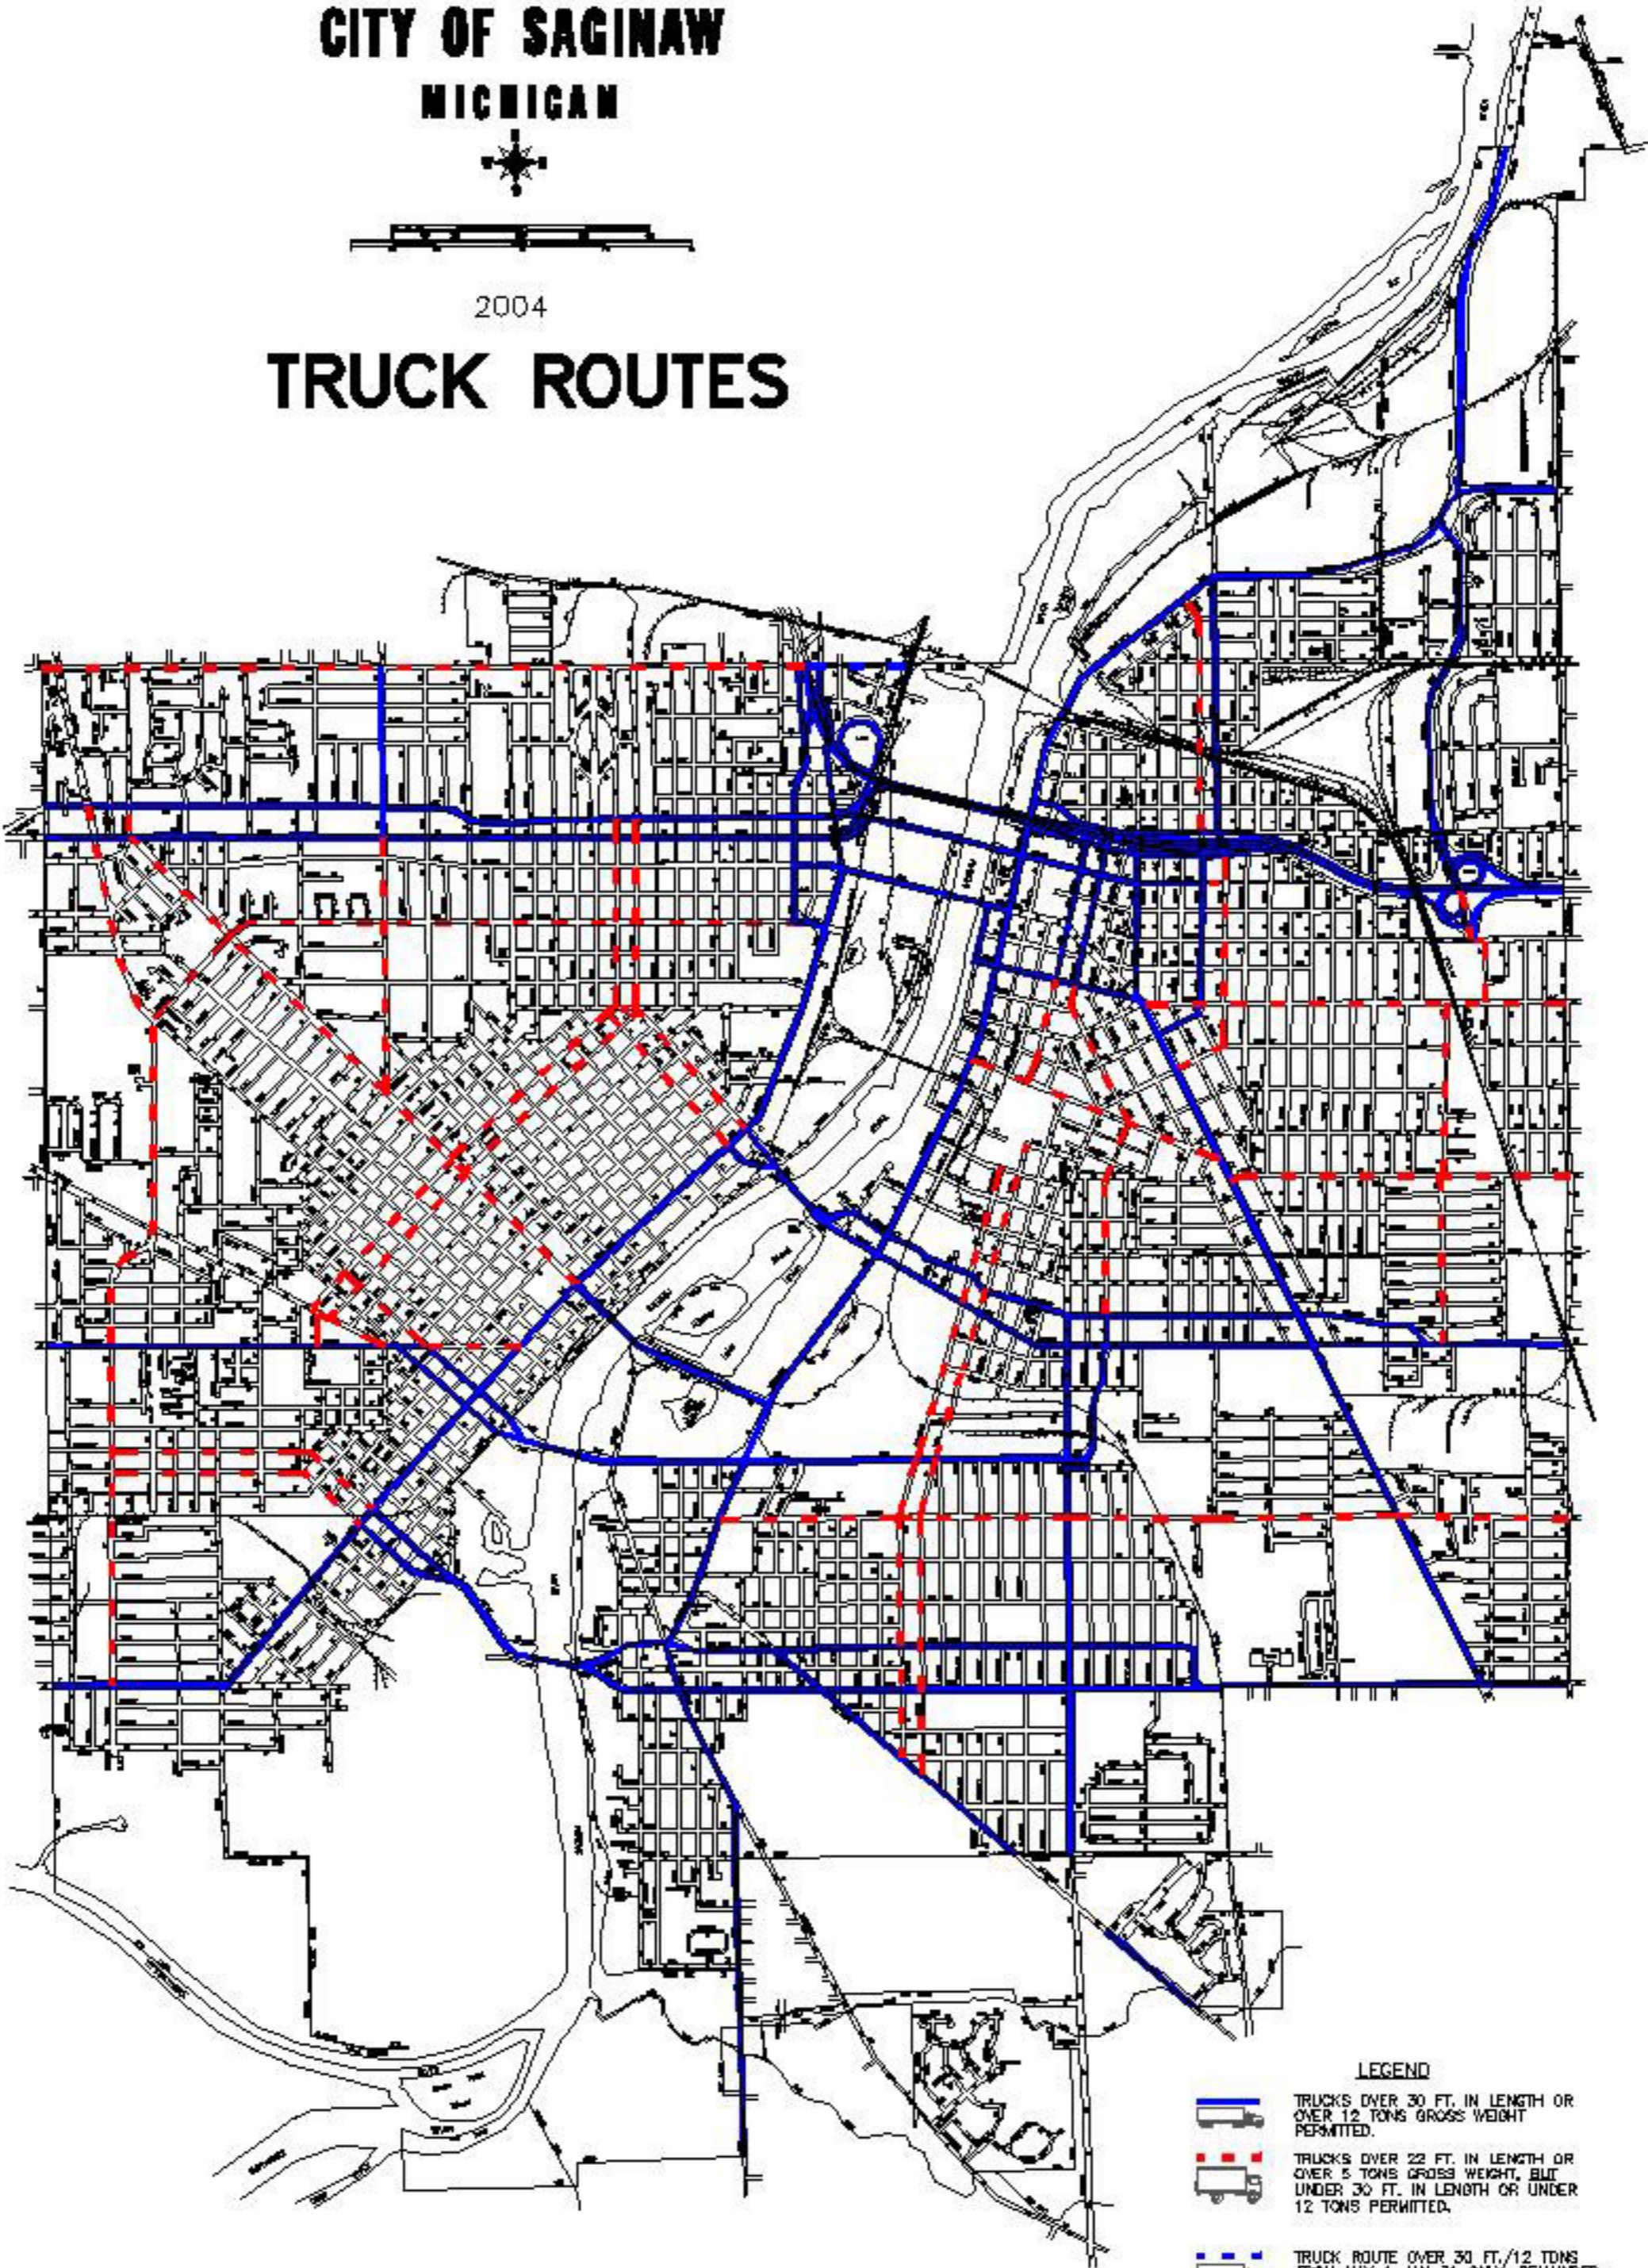

CITY OF SAGINAW MICHIGAN

2004

TRUCK ROUTES

LEGEND

-  TRUCKS OVER 30 FT. IN LENGTH OR OVER 12 TONS GROSS WEIGHT PERMITTED.
-  TRUCKS OVER 22 FT. IN LENGTH OR OVER 5 TONS GROSS WEIGHT, BUT UNDER 30 FT. IN LENGTH OR UNDER 12 TONS PERMITTED.
-  TRUCK ROUTE OVER 30 FT./12 TONS FROM MAY 1-JAN 31 ONLY, REMAINDER OF YEAR OVER 22 FT./5 TONS ONLY.